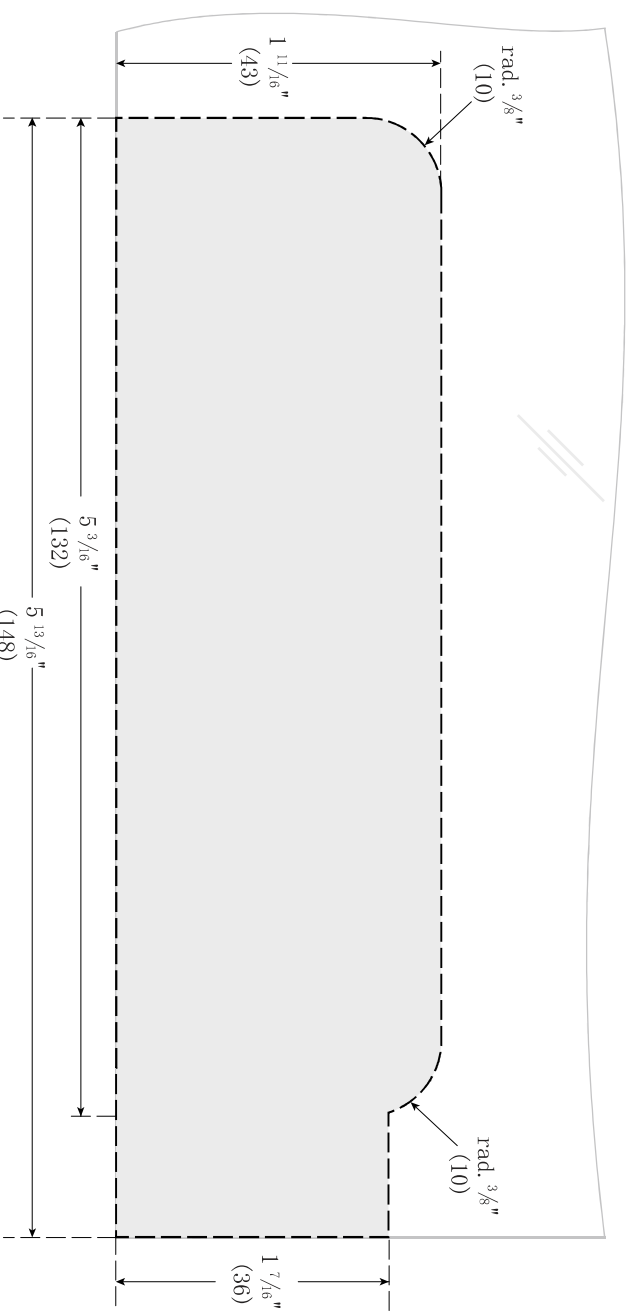

CPH400LD & CPH400SLD Bottom Patch Lock

CPH400LD

HINGE
SIDE

CPH400SLD

HINGE
SIDE

Glass cutting-out