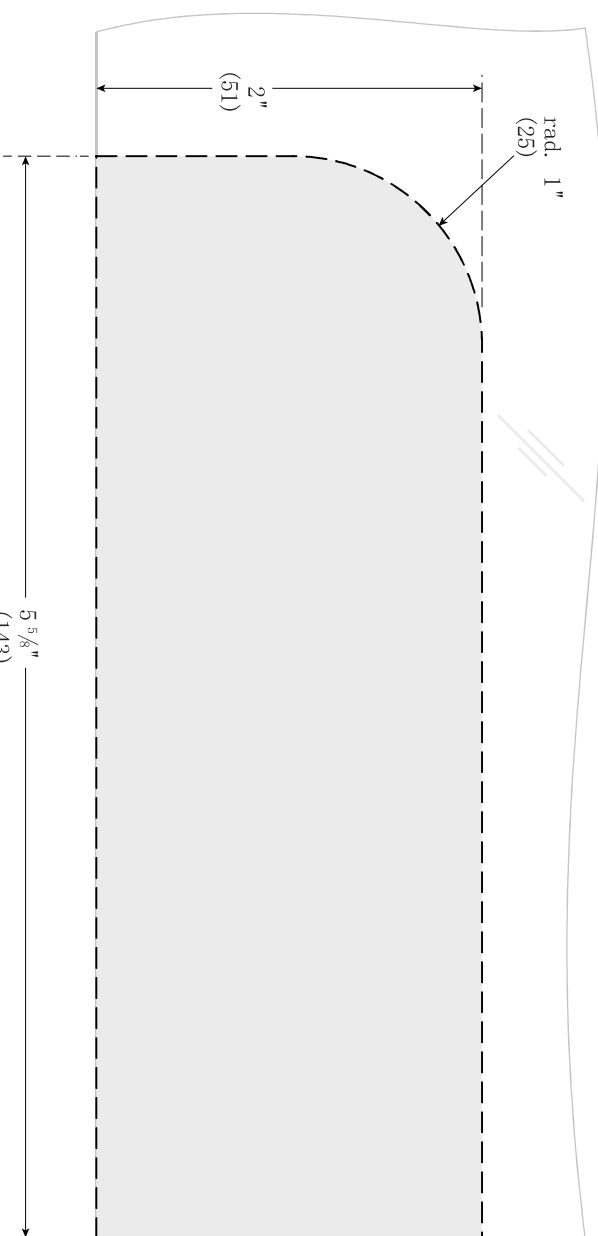

CPH400LD & CPH400SLD Bottom Patch Lock

CPH400LD

HINGE
SIDE

CPH400SLD

HINGE
SIDE

Glass cutting-out